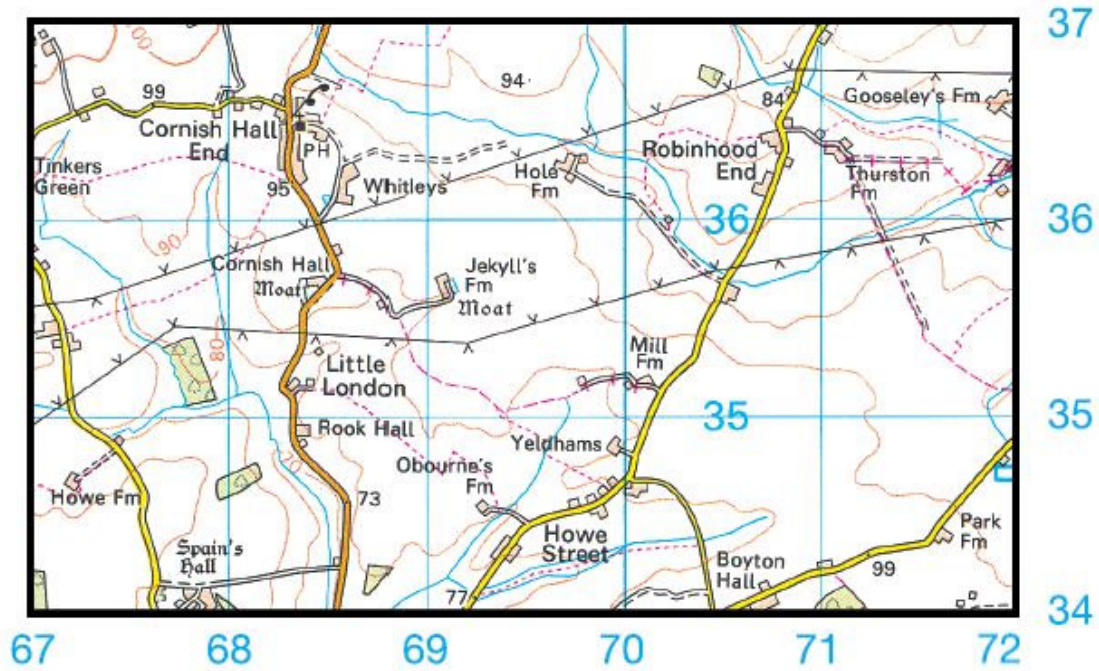

Great Britain is divided up into many 100 kilometre squares, each with a two letter reference number, as shown in the figure below. The two letters should be put at the start of a full grid reference so for example, the Wasdale Head Inn can be found at NY186087 but mistake the two letters and you could end up in either Lochan Fada (NC186087) or the New Forest (SU186087).

On an Ordnance Survey map, each of the squares are then divided down into smaller squares by grid lines, representing 10 kilometre spacing, each numbered from 0 – 9 from the south-west corner, in an easterly and northerly direction.

Using this system, you can identify a 10 kilometre grid square, such as TL63 as shown here. After the letters (TL), you quote the eastings first (6) then the northings (3).

On OS Landranger Maps, the TL63 section, for example, will have been divided down even further to 1 kilometre intervals – see the image above.

- TL: Two letter grid reference
- 62 Eastings row
- 3 3 tenths into grid number 62
- 31 Northings column
- 7 7 tenths into grid number 31

This is a Map Extract from OS Landranger Map Sheet 154.

The church is based at TL684365