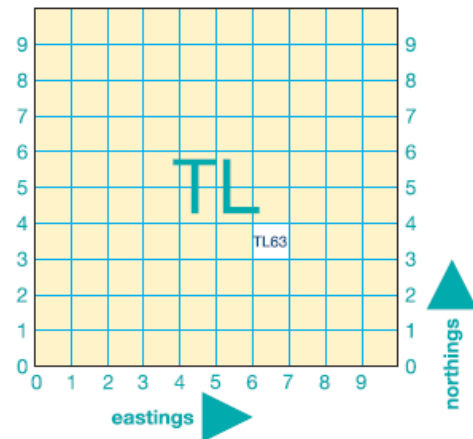

# THE NATIONAL GRID AND 6 FIGURE GRID REFERENCES

You may have been walking for a good few hours and now need a rest stop. You check your map and it shows there is a drink-stop in the area. However, it can take a while to walk an entire square kilometre, especially when you're in need of a break! Therefore you need a six figure reference number.

Great Britain is divided up into many 100 kilometre squares, each with a two letter reference number, as shown in the figure below. The two letters should be put at the start of a full grid reference so for example, the Wasdale Head Inn can be found at NY186087 but mistake the two letters and you could end up in either Lochan Fada (NC186087) or the New Forest (SU186087).

On an Ordnance Survey map, each of the squares are then divided down into smaller squares by grid lines, representing 10 kilometre spacing, each numbered from 0 – 9 from the south-west corner, in an easterly and northerly direction.

Using this system, you can identify a 10 kilometre grid square, such as TL63 as shown here. After the letters (TL), you quote the eastings first (6) then the northings (3).

On OS Landranger Maps, the TL63 section, for example, will have been divided down even further to 1 kilometre intervals – see the image above.