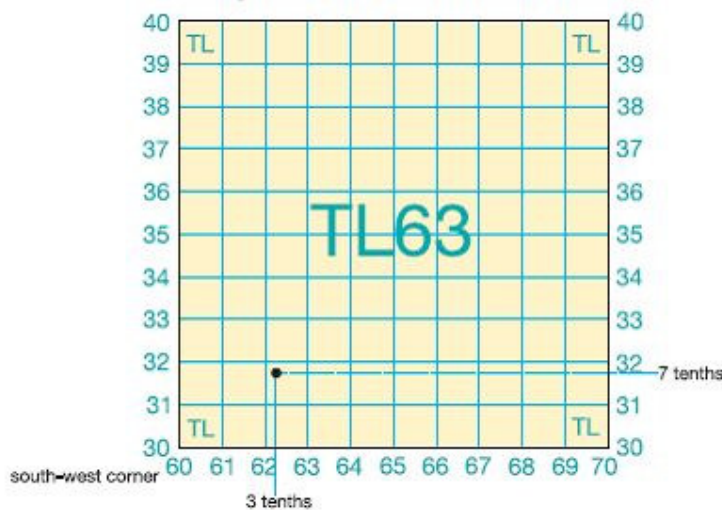

# THE NATIONAL GRID AND 6 FIGURE GRID REFERENCES

You may have been walking for a good few hours and now need a rest stop. You check your map and it shows there is a drink-stop in the area. However, it can take a while to walk an entire square kilometre, especially when you're in need of a break! Therefore you need a six figure reference number.

Great Britain is divided up into many 100 kilometre squares, each with a two letter reference number, as shown in the figure below. The two letters should be put at the start of a full grid reference so for example, the Wasdale Head Inn can be found at NY186087 but mistake the two letters and you could end up in either Lochan Fada (NC186087) or the New Forest (SU186087).

On an Ordnance Survey map, each of the squares are then divided down into smaller squares by grid lines, representing 10 kilometre spacing, each numbered from 0 – 9 from the south-west corner, in an easterly and northerly direction.

Using this system, you can identify a 10 kilometre grid square, such as TL63 as shown here. After the letters (TL), you quote the eastings first (6) then the northings (3).

On OS Landranger Maps, the TL63 section, for example, will have been divided down even further to 1 kilometre intervals – see the image above.